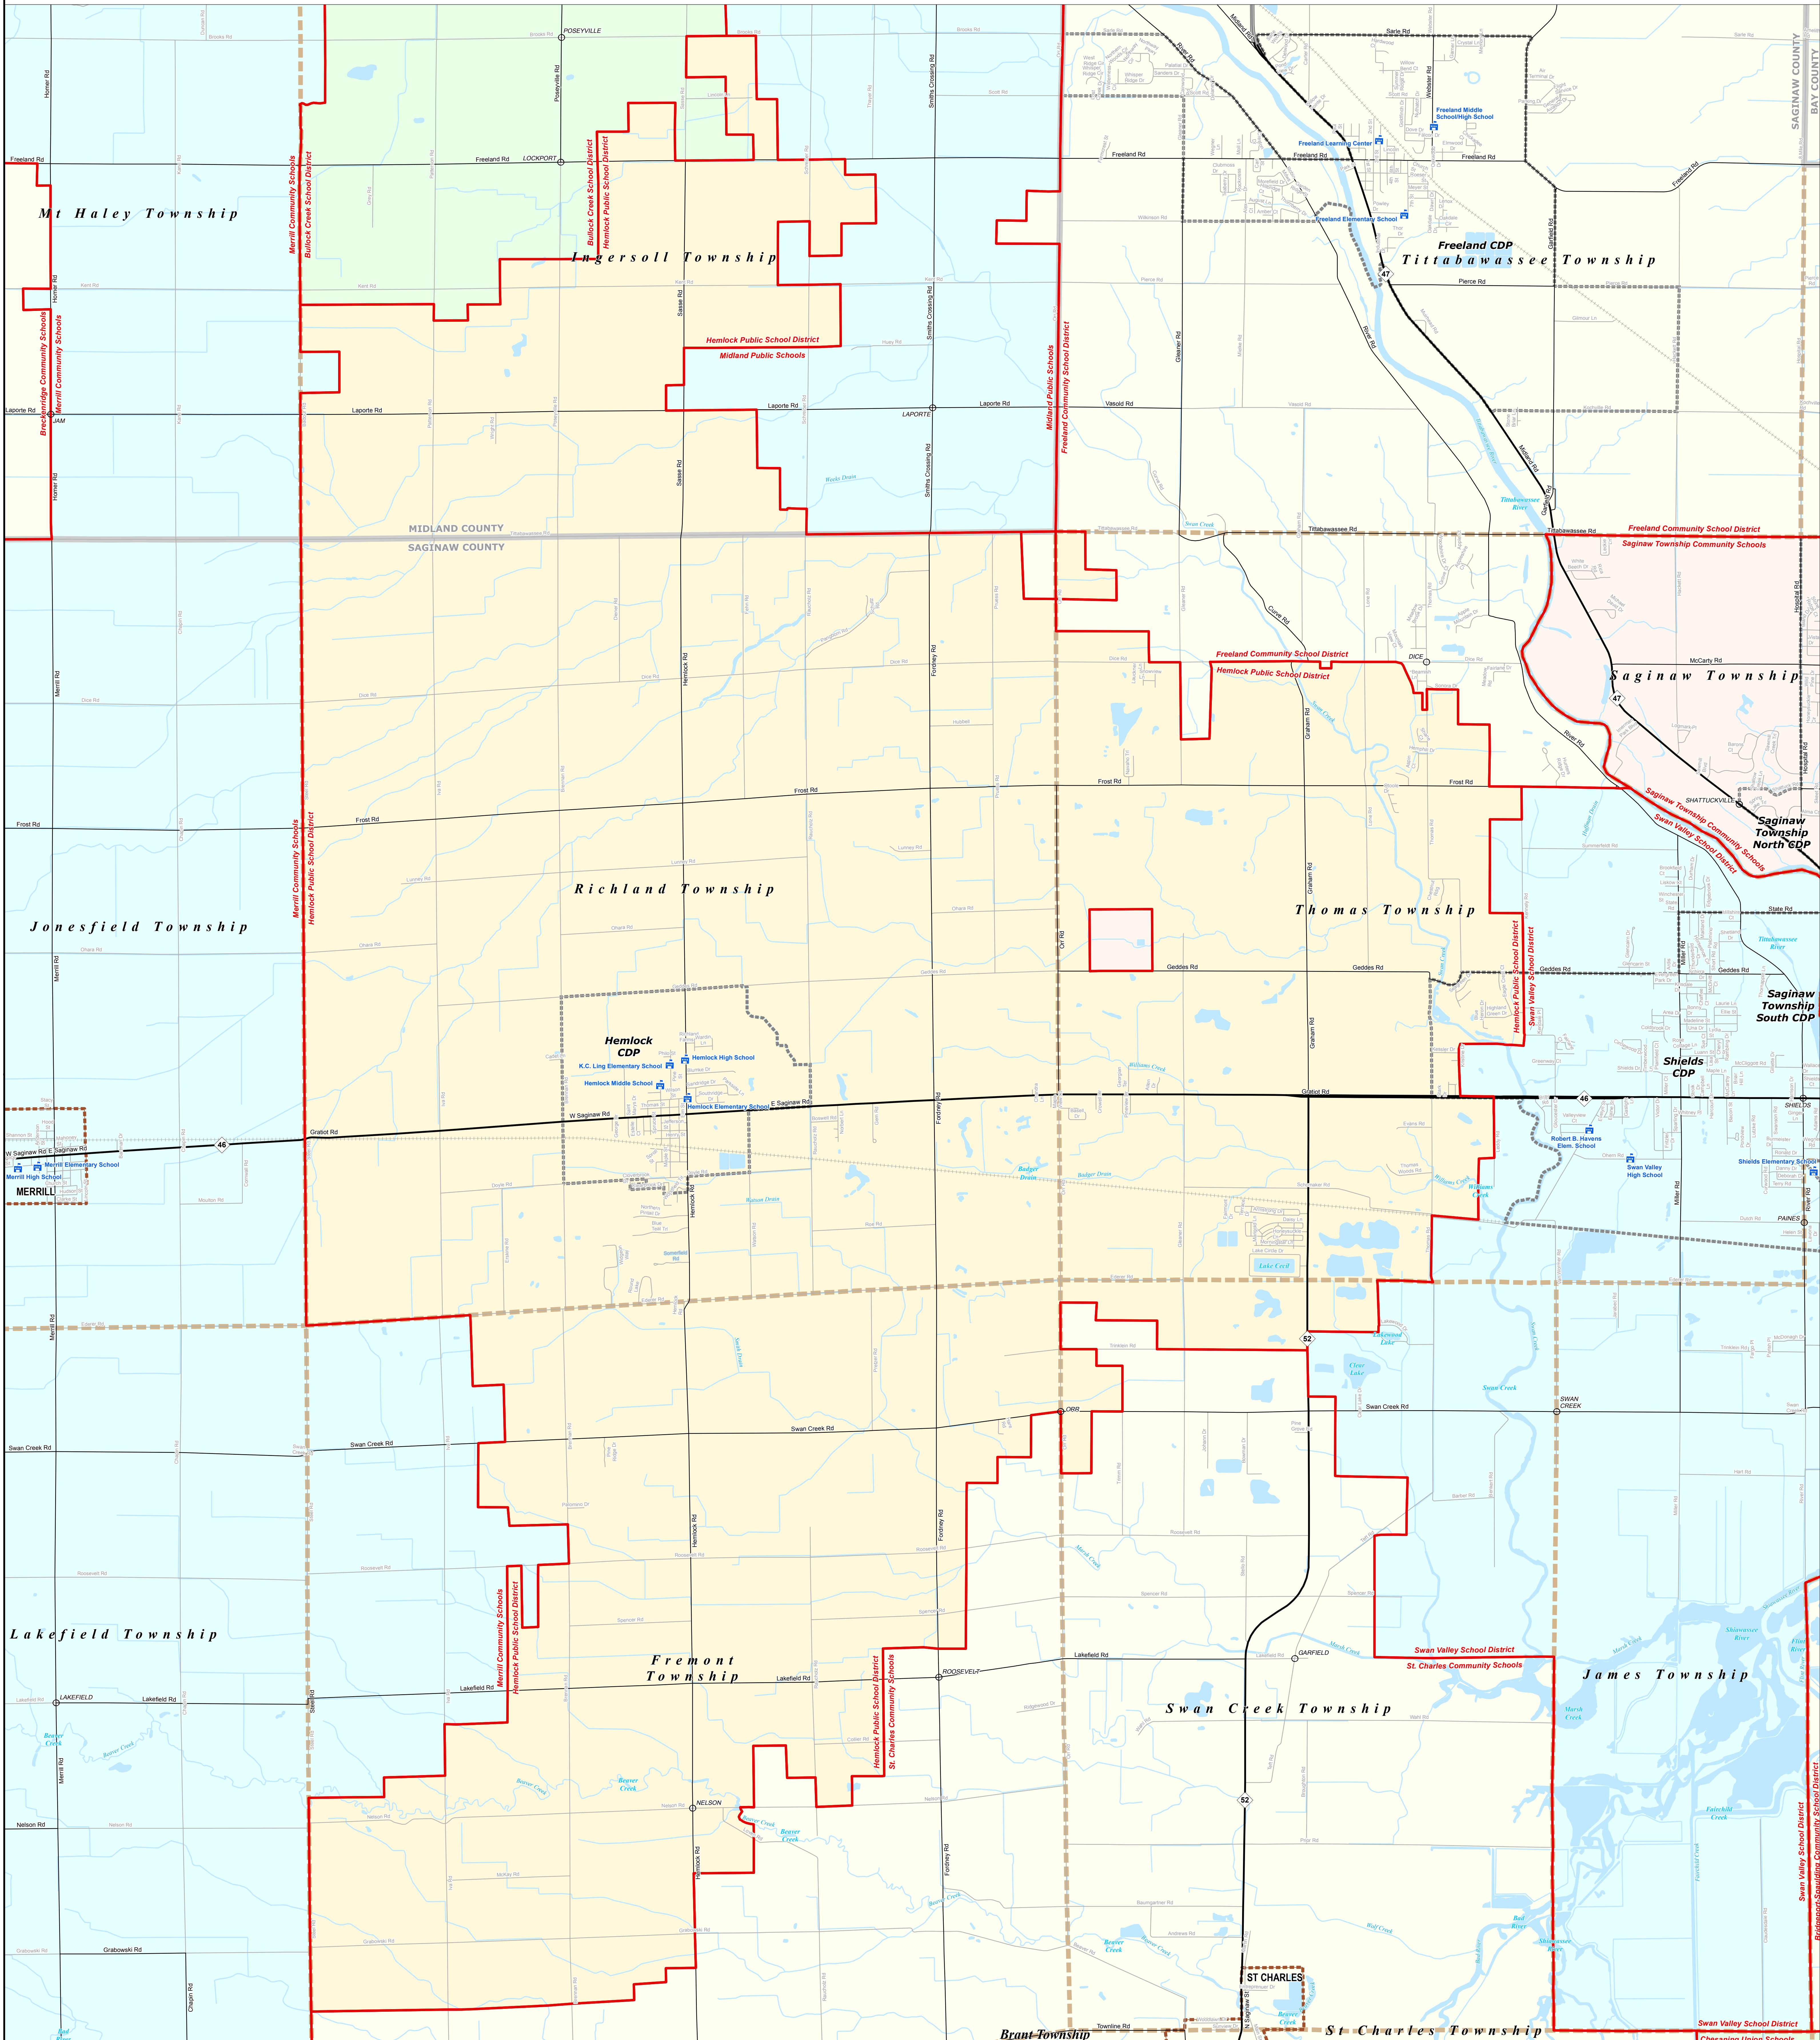

HEMLOCK PUBLIC SCHOOL DISTRICT

Saginaw ISD

0 0.25 0.5 1 Miles

*Note: Non K-12 School Districts identified with Asterisk (*) in Name

11/14/13

Legend	
School District	School
County	Water Feature
City	River, Stream, or Drain
Township	Railroad
Village	Freeway
Census Designated Place	Highway
	Primary Road
	Local Road

Source: Michigan Geographic Framework, v13a